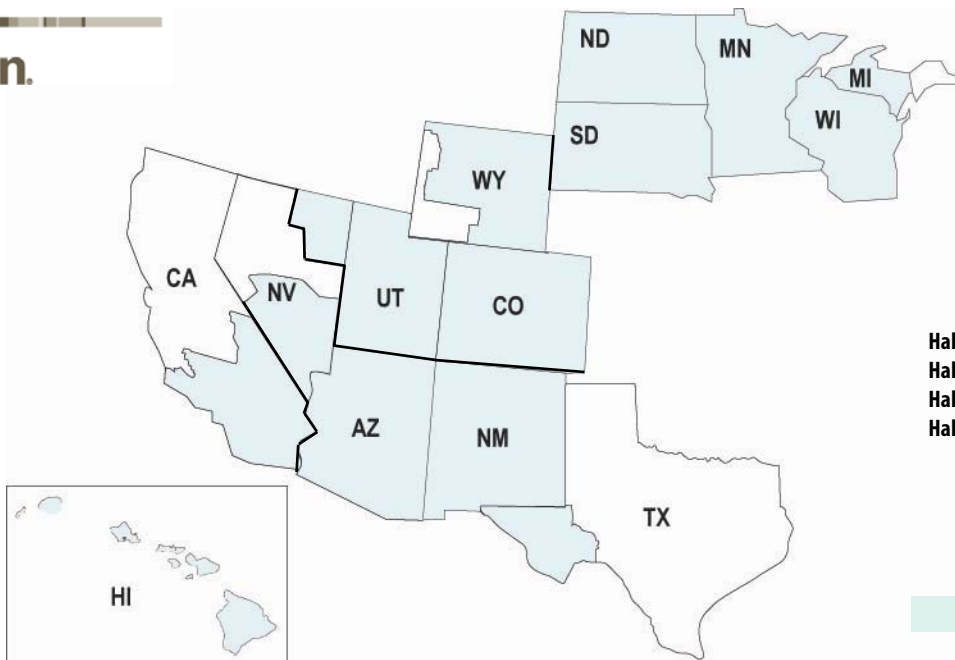

HALLMARK BUILDING SUPPLIES, INC.

GEOGRAPHIC MARKETING AREA (GMA)

Construction Products Division

DuPont™
Tyvek®
Weatherization Systems

DuPont
RoofLiner
with Elvaloy®

DuPont™
StormRoom™
with KEVLAR®

NICHIHA
fiber cement

Surfaces Products Division

corian.

zodiaq.

QUARTZ SURFACES

Hallmark North: MN, WI, ND, SD, MI
Hallmark West: WY, UT, CO, NV
Hallmark Southwest: So. NV, AZ, NM, TX
Hallmark Pacific: CA, HI

 Hallmark Geographical Market Area (GMA)