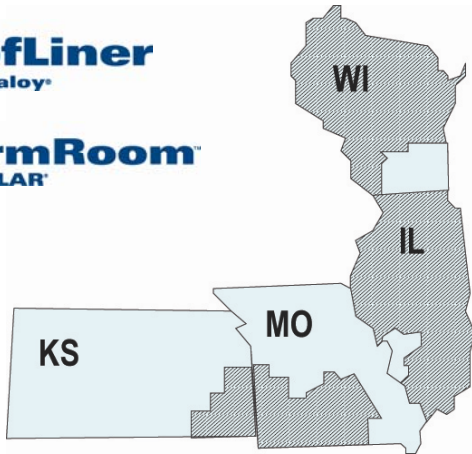

HALLMARK BUILDING SUPPLIES, INC.

GEOGRAPHIC MARKETING AREA (GMA)

Construction Products Division

DuPont™
Tyvek®
Weatherization Systems

DuPont
RoofLiner
with Elvaloy®

DuPont™
StormRoom™
with KEVLAR®

NICHIHA
fiber cement

Surfaces Products Division

corian.

zodiaq.

QUARTZ SURFACES

Hallmark North: MN, WI, ND, SD, MI
Hallmark West: WY, UT, CO, NV
Hallmark Southwest: So. NV, AZ, NM, TX
Hallmark Pacific: CA, HI

 Hallmark Geographical Market Area (GMA)