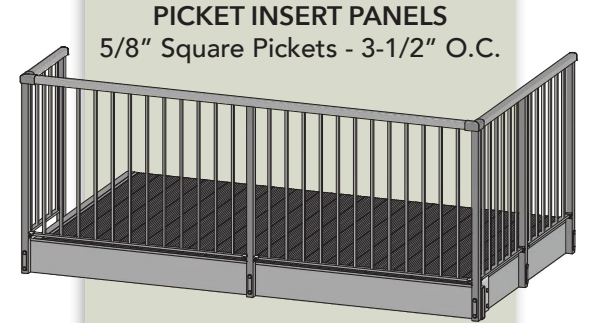

REM -
Rock
Elm

BOK -
Blonde
Oak

BWD -
Birchwood

BEE -
Beechwood

SYP -
Southern
Yellow
Pine

OPEN MID-RAIL PANELS
5/8" Square Pickets - 3-1/2" O.C.

PICKET INSERT PANELS
5/8" Square Pickets - 3-1/2" O.C.

GLASS PANELS
3/8" Clear Tempered Glass

MESH PANELS
2" x 2" Square Configuration

LOOKING FOR TURN-KEY SOLUTIONS?

We are a solution driven balcony provider. Get details about our turn-key solutions by contacting us at response@levantealuminum.com.