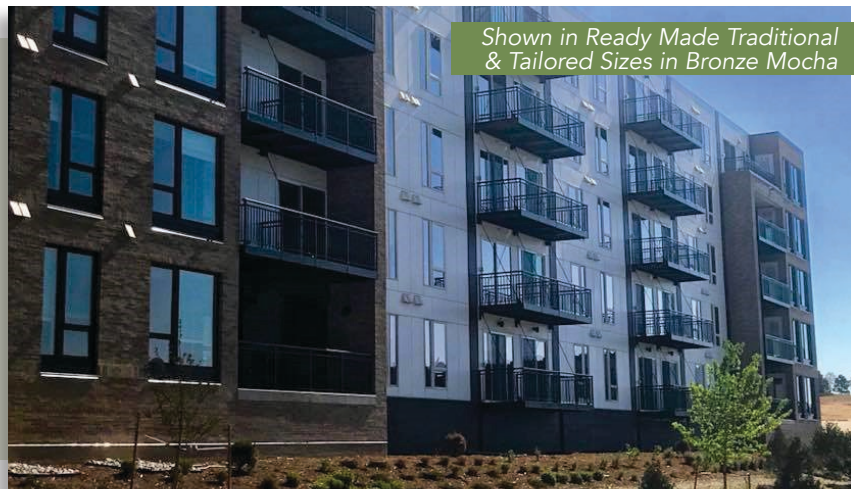

LEVANTÉ[®]
ARCHITECTURAL ALUMINUM
BALCONIES

Balconies by Levanté[®]

Building or Specifying a Project with Outdoor Balconies?

Balconies by Levante[®] come in standard and custom sizes and are styled for durability, ergonomics, and ease of installation. Each project is certified by an outside Engineering firm providing you and your contractor or building owner peace of mind.

*Shown in Charcoal Black Rails & Trim
with Dark Cherry Deck*

*Shown in Charcoal Black Rails & Trim
with Wood Grain Deck*

*Shown in Ready Made Traditional
& Tailored Sizes in Bronze Mocha*

BALCONIES BY LEVANTE ARE:

- Deck boards available in solids and wood grains to match Longboard[®] Architectural Products. Railings and trim available in Charcoal Black, Mocha Bronze, and Pure White.
- Joist free (up to 7 ft.) installation leaves the bottom side with a clean smooth look for neighbors below the balcony.
- Designed with a unique patented universal mounting bracket allows for varying façade thickness, complimenting our double rod hanging system.
- Bracket connections minimize the opportunity for water intrusion issues vs. a traditional ledger board installation.
- Fabricated with multiple options for railing including open mid-rail, picket, glass and more! (See reverse side for details).
- Rails are placed to optimize total usable square footage maximizing value for the owner.
- Easy to install! Shipped to site partially assembled (you connect rails to deck frame) in four pieces plus hardware. Installation instructions and videos are available.
- Backed by a 5-Year Finish Warranty for solid finishes and a 15-Year Finish Warranty for wood grain finishes.