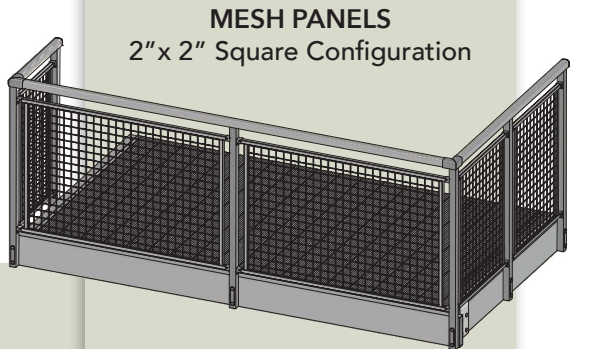

REM -
Rock
Elm

BOK -
Blonde
Oak

BWD -
Birchwood

BEE -
Beechwood

SYP -
Southern
Yellow
Pine

OPEN MID-RAIL PANELS
5/8" Square Pickets - 3-1/2" O.C.

PICKET INSERT PANELS
5/8" Square Pickets - 3-1/2" O.C.

GLASS PANELS
3/8" Clear Tempered Glass

MESH PANELS
2" x 2" Square Configuration

LOOKING FOR TURN-KEY SOLUTIONS?

We are a solution driven balcony provider. Get details about our turn-key solutions by contacting us at response@levantealuminum.com.