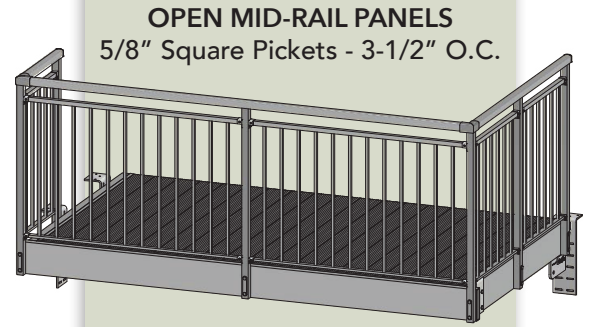

REM -
Rock
Elm

BOK -
Blonde
Oak

BWD -
Birchwood

BEE -
Beechwood

SYP -
Southern
Yellow
Pine

OPEN MID-RAIL PANELS
5/8" Square Pickets - 3-1/2" O.C.

PICKET INSERT PANELS
5/8" Square Pickets - 3-1/2" O.C.

GLASS PANELS
3/8" Clear Tempered Glass