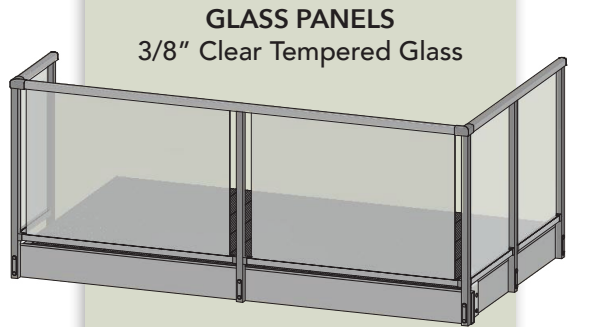

REM -
Rock
Elm

BOK -
Blonde
Oak

BWD -
Birchwood

BEE -
Beechwood

SYP -
Southern
Yellow
Pine

OPEN MID-RAIL PANELS
5/8" Square Pickets - 3-1/2" O.C.

PICKET INSERT PANELS
5/8" Square Pickets - 3-1/2" O.C.

GLASS PANELS
3/8" Clear Tempered Glass

MESH PANELS
2" x 2" Square Configuration

LOOKING FOR TURN-KEY SOLUTIONS?

We are a solution driven balcony provider. Get details about our turn-key solutions by contacting us at response@levantealuminum.com.